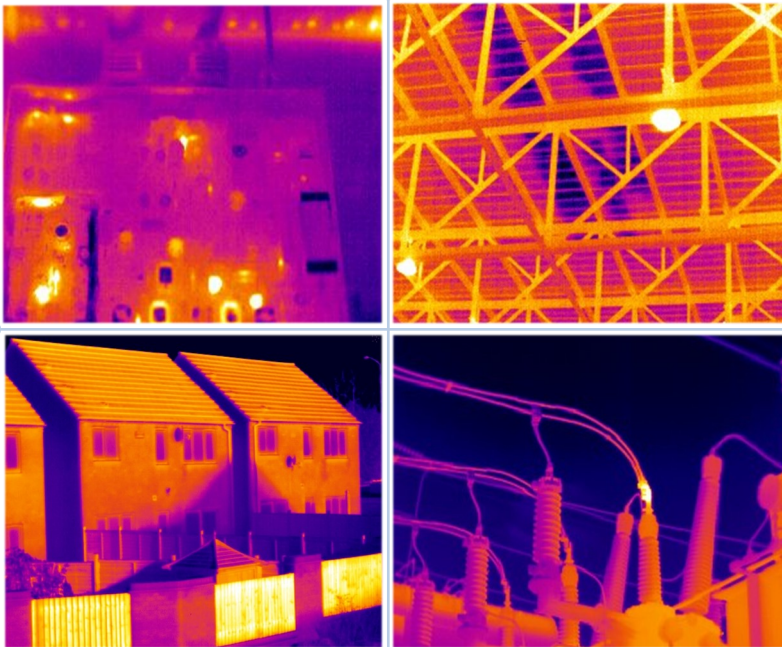

SATIR D300

High Performance IR Camera with Laser Ranging

SATIR D300 has been designed with the user in mind to ensure that it is simple to use while delivering a high quality image with a 384x288 resolution.

The D300 comes with a laser ranging feature which allows the user to point the laser to the target and it automatically focus the image.

The D300 comes with Duo Vision Plus and a touch screen that will auto focus to ensure the user has a clearly focused thermal image. This means when generating a report the image is already focused which enables accurate evaluation.

Marley's Lane, Drogheda, Co. Louth, Ireland

Tel: + 353 (41) 9846786

Email: enquiry@satir.com

Website: www.satir.com

Camera Name	D300
D300 Specification	
Detector Resolution	384x288
FOV/ Min. Focus Distance	24°x18°/0.20m
Thermal Sensitivity (N.E.T.D)	≤0.05°C@30°C
Spatial Resolution	1.09mrad
Spectral range	7.5~14μm
Focus Mechanism	Motorised/Auto
Measurement	
Temperature Range	-20°C ~ + 600°C, up to 1500°C (Optional)
Accuracy	±2°C or ± 2% of readings
Image Presentation	
Image Mode	IR/Digital/Duo-Vision/Duo-Vision Plus
Visible Pixels	HD 5MP Digital Camera
LCD Display	3.5" Capacitive Touch Screen
Image Output Mode	Analogue Video Output
File Format (Thermal/Visual)	JPEG
Laser	
Laser Type	Class 2, 1mW/635nm, red
Laser Ranging	Yes—Auto focus the camera
Measurement Range	0.05m—30m
Environmental	
Encapsulation	IP54
Shock/Vibration Resistance	25G/2G
Operating Temperature	-20°C ~ +50°C
Physical Characteristics (Camera Body)	
Weight	0.85KG
Dimensions	232mm×115mm×168mm
Additional Features	
Built-in Memory	Yes
Ports	USB Type C
Video Record	Yes
Bluetooth	Yes (Optional)
Real time transmission	USB real time transmission with temperature data (optional)